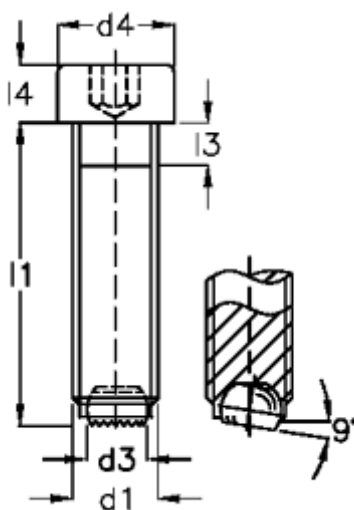

Data Sheet

Article number: 2092767911C

Description: E+G Screws with ball
GN 606-M12-30-VRN

Measures

d1	= M12
d2	= 8.0
d3	= 7.2
d4	= 18
Internal hexagon	= 10.0
l1	= 30
l3	= 5.0
l4	= 12